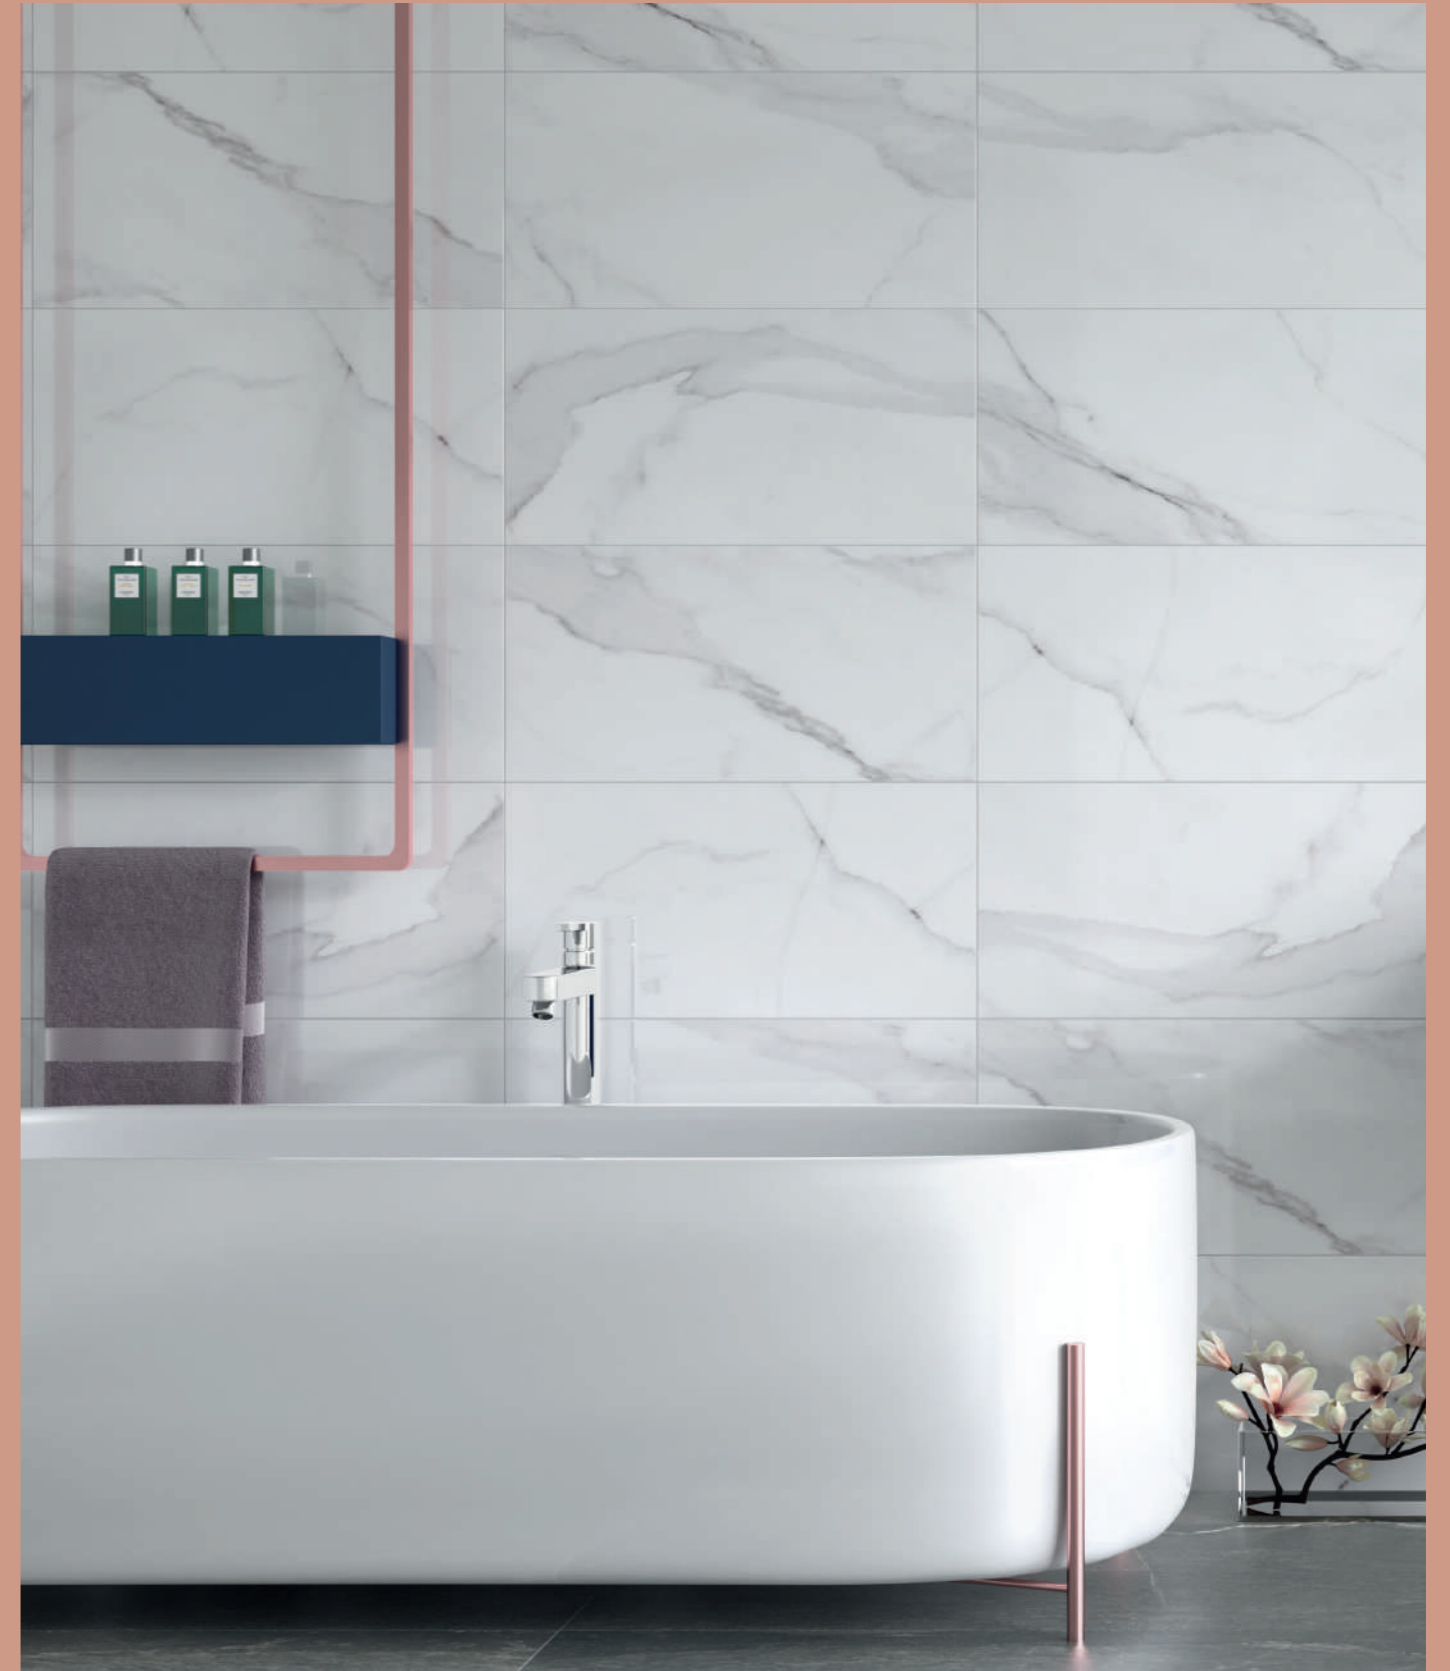

# Eco Red

---

PASTA ROJA - REVESTIMIENTO  
 RED BODY TILES - WALL TILES

Wall Tile: Eclectic Marfil - Rlv. Eclectic Warm 25x70cm/10"x27,3"

Eco-Red